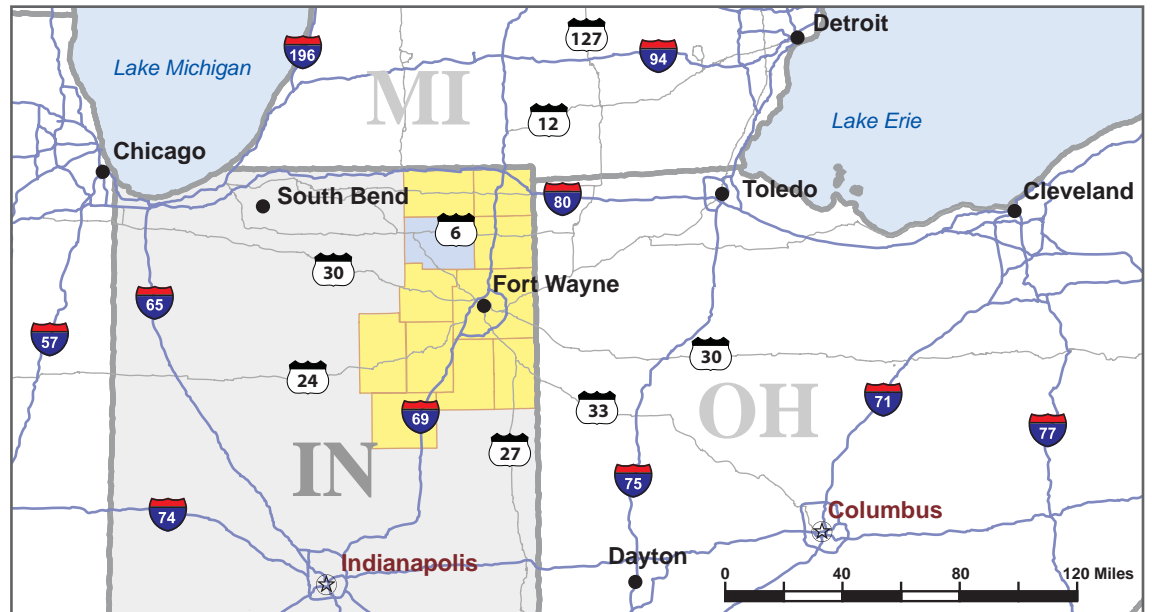

NOBLE COUNTY

Economic Development Corporation

Northeast Indiana's Transportation Systems

300 East Main Street, Suite 210, Fort Wayne, IN 46802
p. 260.469.3469 - info@chooseneindiana.com - http://www.chooseneindiana.com

TRANSPORTATION MAP LEGEND

	Railroad
	US Interstate
	Federal Highway
	State Road
	Airport

INDIANA RAILROADS AND ABBREVIATIONS

CAPA	City of Auburn Port Authority
CFER	Chicago, Ft. Wayne & Eastern RR
CSX	CSX Transportation Inc
IN	Indiana Northeastern Railroad
KTR	Kendallville Terminal Railway
MW	Maumee & Western Railroad
NS	Norfolk Southern
PGRV	Pigeon River Railroad Co.
WC	Wabash Central Railroad